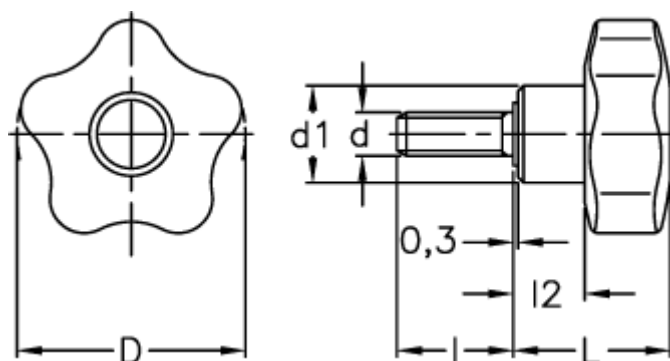

# Data Sheet

Article number: 23020699169

Description: E+G Lobe knob  
VCT.40 p-M8x40-C9, black cap

## Measures

---

|      |        |
|------|--------|
| D    | = 40   |
| d1   | = 17   |
| d 6g | = M8   |
| l    | = 40   |
| L    | = 27.0 |
| l2   | = 12   |